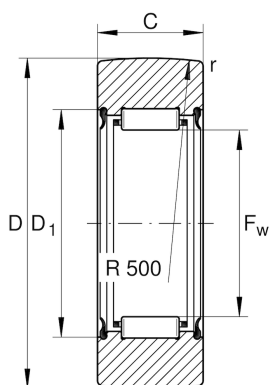

## RNA2205-2RSR

Yoke type track roller

Schaeffler ID:  
0007032220000

Yoke type track rollers RNA22...-2RSR,  
without axial guidance, lip seals on both  
sides

#### Main Dimensions & Performance Data

D	52 mm	Outside diameter
F <sub>w</sub>	30 mm	Under roller diameter
C	17.8 mm	Width, outer ring
C <sub>r w</sub>	14,400 N	Basic dynamic load rating, radial
C <sub>0r w</sub>	21,100 N	Basic static load rating, radial
C <sub>ur w</sub>	2,950 N	Fatigue load limit, radial
n <sub>DG</sub>	1,800 1/min	Speed on permanent grease lubrication
	166.2 g	Weight

#### Dimensions

D <sub>1 min</sub>	38 mm	Minimum mounting dimension
r <sub>min</sub>	1 mm	Minimum chamfer dimension
R	500 mm	Radius of outer ring outside profile